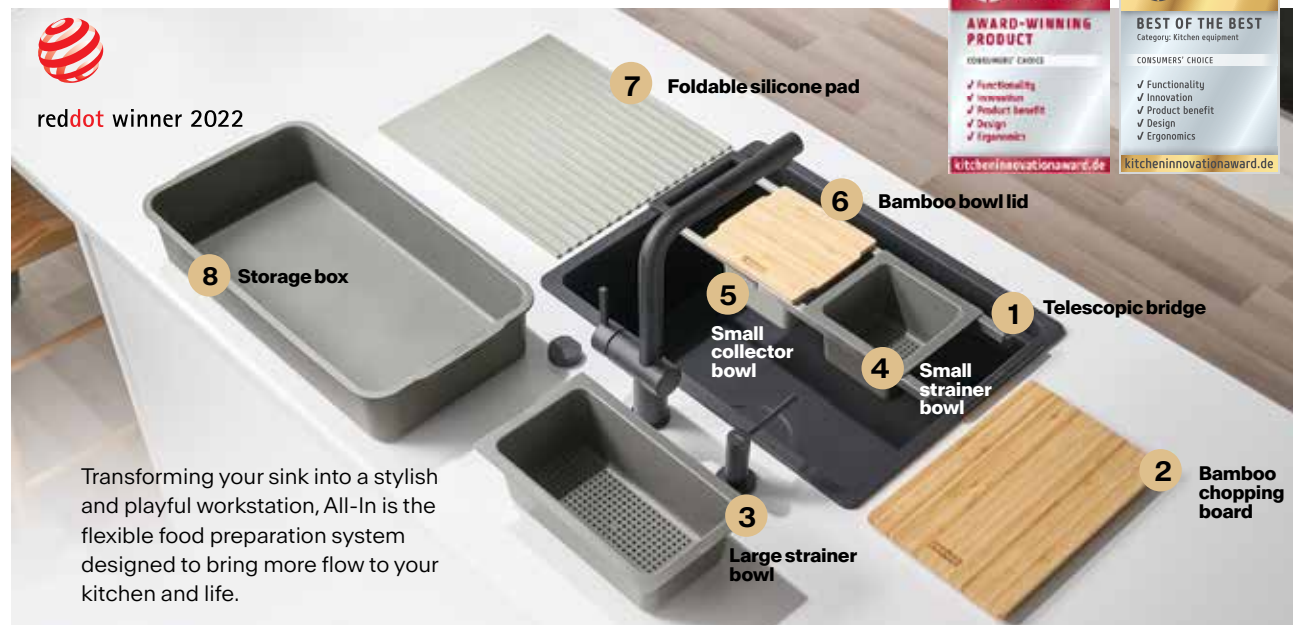

CHOOSE YOUR PERFECT SINK & TAP

Franke has a sink and tap combination to suit your needs. For peace of mind, all sinks come with a 50 year guarantee against manufacturing defects.

- Choose a Franke sink and tap pack for additional savings
- Choose the Athena or Zurich tap as part of the pack or upgrade the tap for additional savings
- Make the sink a full work centre with the All-In accessories which can be used across a wide range of sinks

50 YEARS
GUARANTEE

ALL IN Eight accessories, endless combinations, fits any sink*

*Up to 540mm

Transforming your sink into a stylish and playful workstation, All-In is the flexible food preparation system designed to bring more flow to your kitchen and life.

All-In Set	Contents	FUN No	Price
1	Telescopic Bridge, Bamboo Chopping Board (320x200x18mm), Sanitized Strainer Bowl (297x173x95mm)	112.0655.481	£96
2	Telescopic Bridge, Bamboo Chopping Board (320x200x18mm), Sanitized Strainer Bowl (297x173x95mm), Sanitized PP Bowl (173x173x95mm), Bamboo Lid (173x183x10mm)	112.0655.482	£112
3	Telescopic Bridge, Bamboo Chopping Board (320x200x18mm), Sanitized Strainer Bowl (297x173x95mm), Foldable Silicone Pad	112.0655.483	£150
4	Telescopic Bridge, Bamboo Chopping Board (320x200x18mm), Sanitized Strainer Bowl (297x173x95mm), Sanitized PP Bowl (173x173x95mm), Bamboo Lid (173x183x10mm), Foldable Silicone Pad	112.0655.488	£160
5	Telescopic Bridge, Bamboo Chopping Board (320x200x18mm), Sanitized Strainer Bowl (297x173x95mm), Sanitized PP Bowl (173x173x95mm), Bamboo Lid (173x183x10mm), Foldable Silicone Pad, Storage Box PP (540x275x100mm)	112.0655.489	£203

All-In is compatible with the following sinks: Argos AGX, Ariane ARX, Basis BFG, Galassia GAX, Maris MRG, Neptune NEX

UPGRADE to your ideal tap from only £20

ATHENA

Chrome INCLUDED

Matt Black Upgrade +£40

Decor Steel Upgrade +£20

ZURICH

Chrome INCLUDED

Decor Steel Upgrade +£20

HESTIA J-SPOUT

Chrome Upgrade +£25

Decor Steel Upgrade +£40

ZELUS

Chrome Upgrade +£110