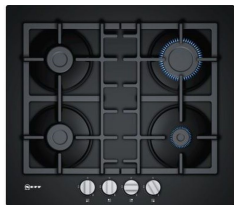

### Virginia Cashmere

Dr.Handle : None  
Drw.Handle : None  
Drawer Box : Blum Antaro Grey

h: . w: 01562 66882 m: .

Date : 18/08/23

References : AR7572 / 7 Virginia Ex-Display

Item	Qty	Product Code	Description	RRP	Price Discount	Value
	11		None	0.00	80.0%	0.00

### Appliances

1	N17HH10G0B	Neff Appliances N70/90 14cm High, Warming Drawer Black/Graphite Grey	511.48	50.0%	255.74
1	B57CR22G0B	Neff Appliances N70 Slide & Hide Single Pyrolytic Oven Black/Graphite Grey	1,042.55	50.0%	521.27
1	C17MR02G0B	Neff Appliances N70 Compact 45cm Oven With Microwave Black/Graphite Grey	1,107.75	50.0%	553.87
1	D65BMP5N0B	Neff Appliances N70 60cmBox Chimney Hood Stainless Steel <i>60cm., Inlay Box Design., Touch Control., 3 speed + 2 intensive., LED lights., Optional CleanAir Standard Recirculation Kit: Z51CBI1X4., Energy Rating: A</i>	613.97	50.0%	306.98

1	T26CB49S0	Neff Appliances N50 60cm Gas Hob, 4 Burners, Cast Iron Supports Black Tempered Glass *Neff model T26TA49N0*	353.09	50.0%	176.54
---	-----------	--	--------	-------	--------

60 cm. 4 burners. Black Tempered Glass. Cast Iron supports