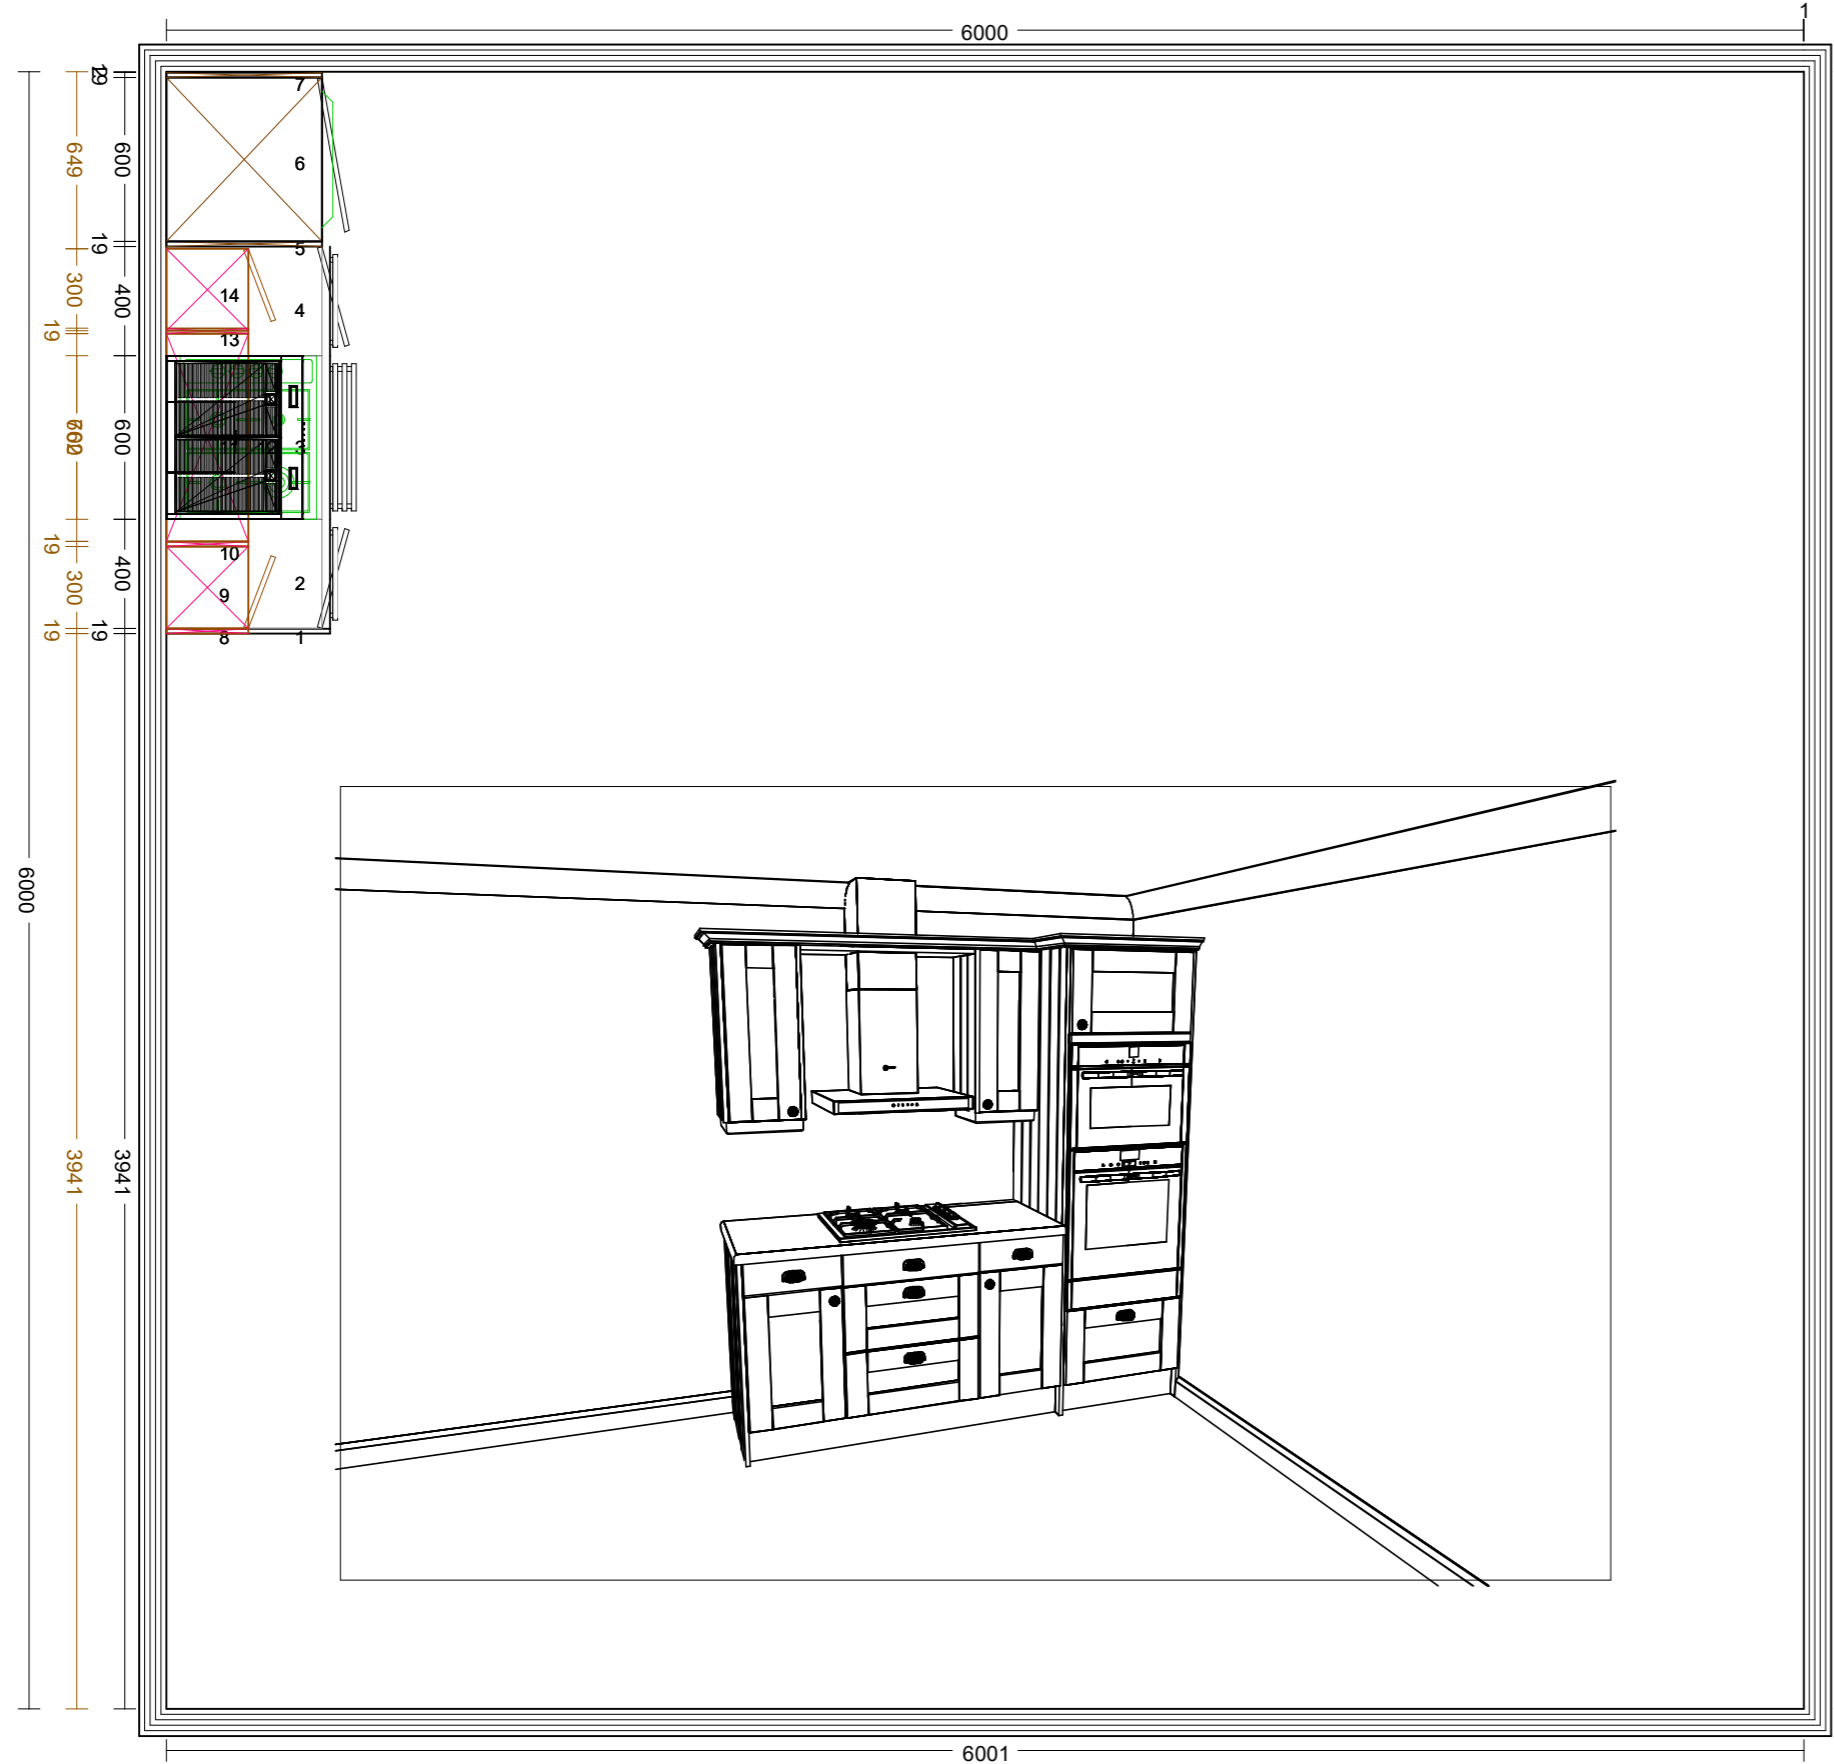

# Virginia Kitchen - Ex-Display

Designer:  
June 24, 2023

Base units  
1. 19:ENDSUP End Support Panel  
2. 400 Base Unit  
3. 600:HOB Hob  
4. 400 Base Unit  
5. 19:TSUP Tall End Support  
6. 600:TO Tall Oven Housing  
7. 19:TSUP Tall End Support

Wall units  
8. 19:ENDSUP End Support Panel  
9. 300 Wall Unit  
10. 19:ENDSUP End Support Panel  
11. 762:SHELF Shelf  
12. CH Manufacturers Chimney Hood  
13. 19:ENDSUP Wall End Support Panel (Door Colour)  
14. 300 Wall Unit

Range:  
Front colour:  
Handles:  
Worktop description:  
Worktop thickness:  
Wall unit height:

Mr Kevin Walsh  
Unit 2 3  
19, Lisle Avenue  
Kidderminster  
Worcestershire  
DY11 7DF

PostCode:  
Home Telephone: .  
Work Telephone: 01562 66882  
Mobile Telephone: 07984 836217  
Fax Number: 01562 745514  
Email Address: tradeseecret@btconnect.com