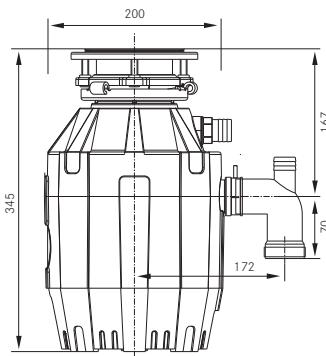

Tectonite Undermount Sinks		Dimensions (mm)				Installation			Finish & Colour options	FUN Number	Sink only Price	
		Cabinet Size	Overall Size	Bowl Size(s)	Cut out Size	Inset	Undermount	Belfast				Plumbing Kit
Sirius SID 110 16	300		160 x 410 x 140	Utilise template		■		S1	Polar White	125.0252.233	£190	
									Coffee	125.0252.235	£190	
									Carbon Black	125.0252.231	£190	
Sirius SID 110 34	400		340 x 410 x 200	Utilise template		■		S1	Polar White	125.0252.229	£279	
									Coffee	125.0252.230	£279	
									Carbon Black	125.0252.227	£279	
Sirius SID 110 50	600		500 x 410 x 200	Utilise template		■		S1	Polar White	125.0252.224	£314	
									Coffee	125.0252.226	£314	
									Carbon Black	125.0252.223	£314	
Sirius SID 160	600		340 x 410 x 200 160 x 410 x 140	Utilise template		■		S2	Polar White	RHSB 125.0252.219	£367	
			Coffee						RHSB 125.0252.221	£367		
			Carbon Black						RHSB 125.0252.215	£367		

Waste Disposal Unit Turbo Elite TE 50

Continuous Feed	
134.0473.235	£265