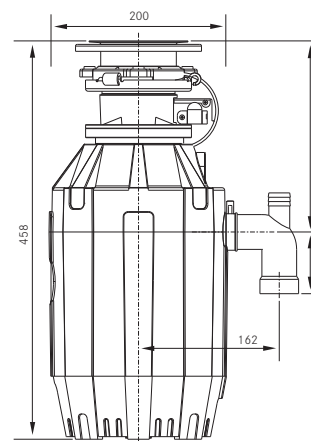

Waste Disposal Unit Turbo Elite TP 125B

Batch Feed	
134.0473.238	£372

NB. Ensure WDU dimensions can be accommodated within the specified cabinet width.