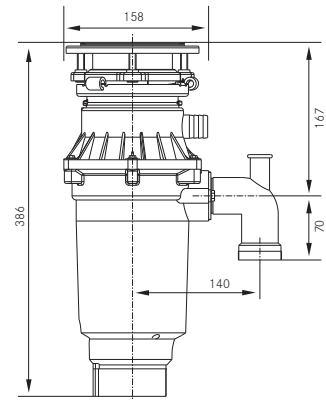

Waste Disposal Unit Turbo Elite Slimline TE 75S

Continuous Feed	
134.0483.704	£299