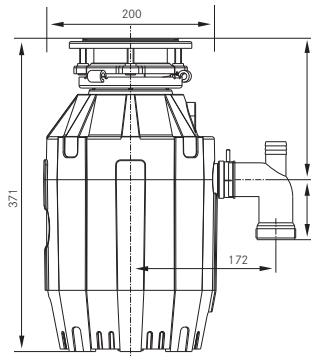

Waste Disposal Unit Turbo Elite TE 75

Continuous Feed	
134.0473.236	£334