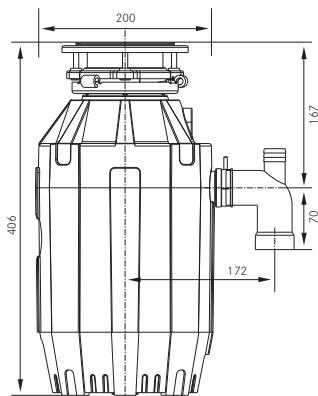

Waste Disposal Unit Turbo Elite TE 125

Batch Feed	
134.0473.237	£415