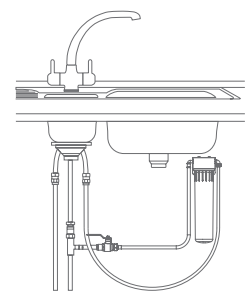

FilterFlow Zurich

FINISH	
Chrome	£503
Upgrade Price	+ £386