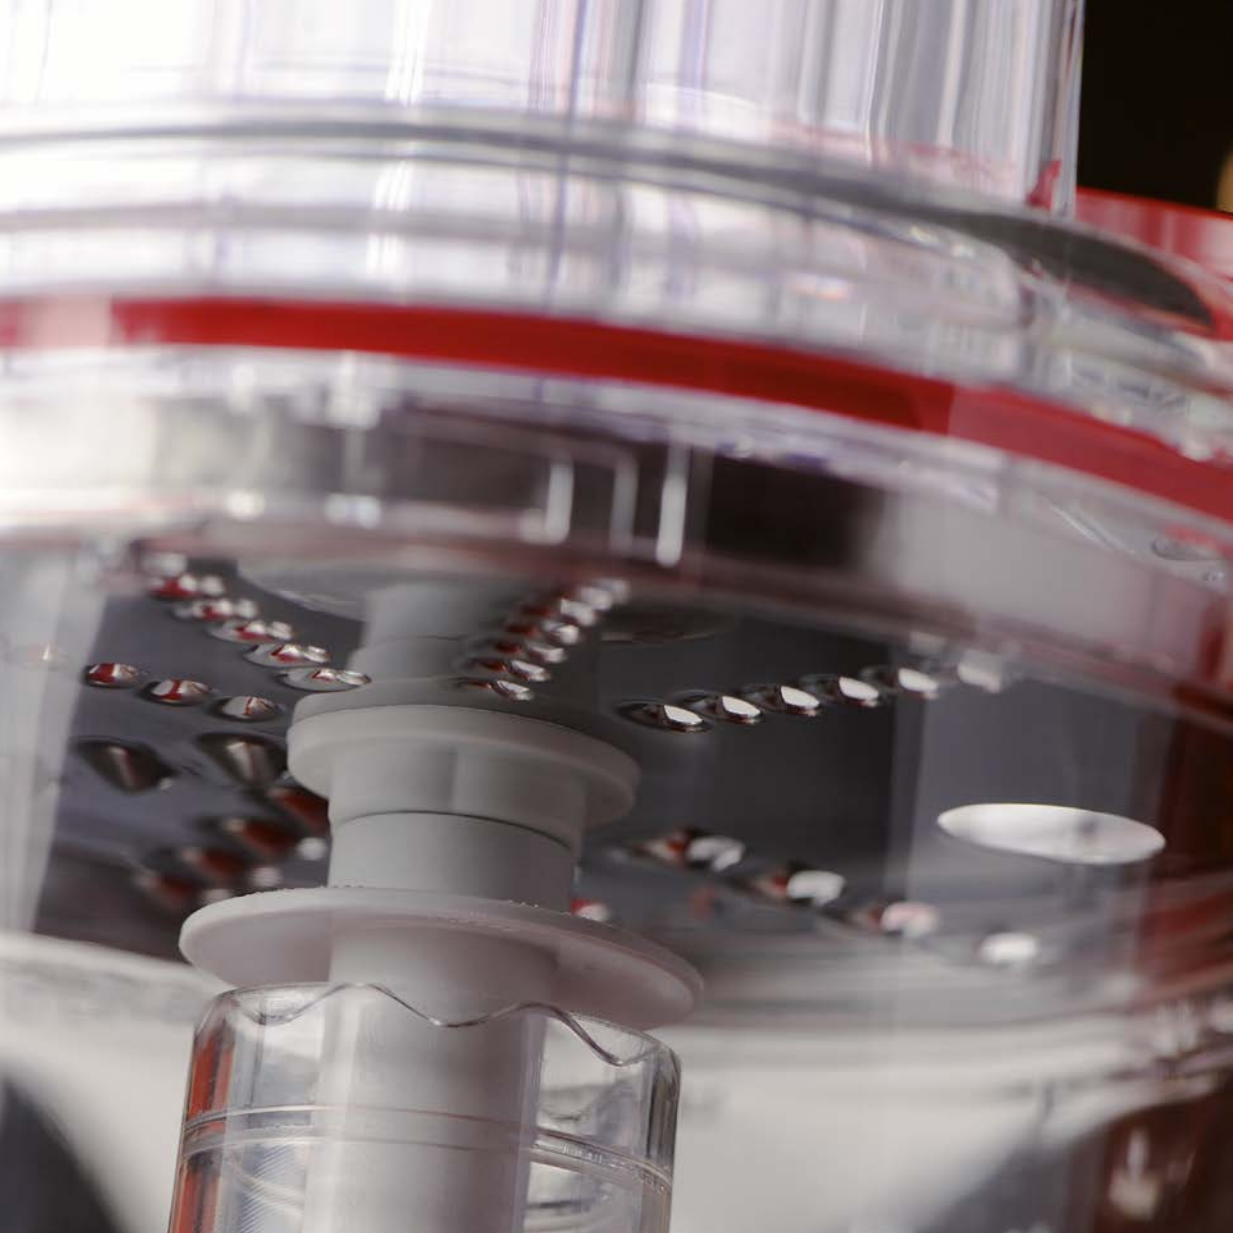

5KFP0925AC

5KFP0925CU