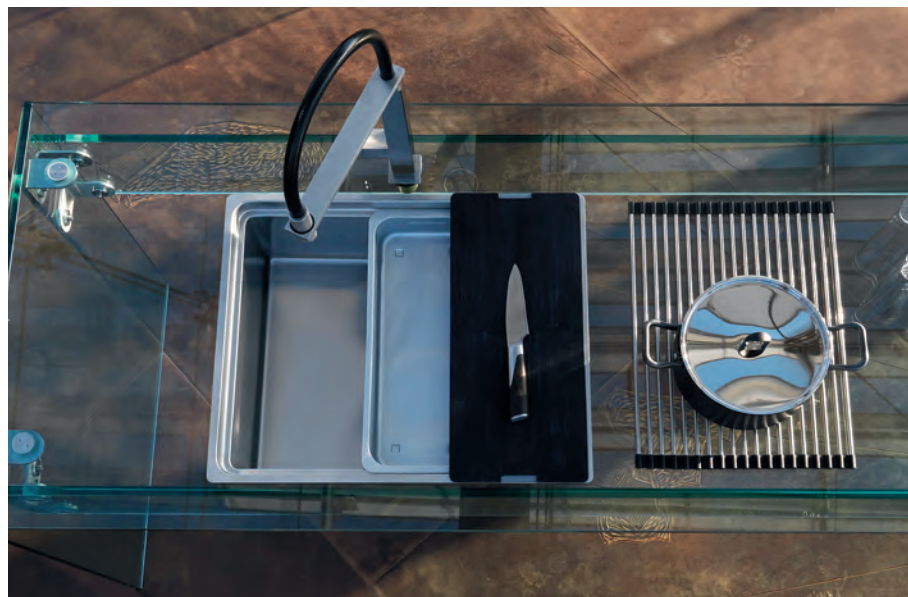

CENTINOX

Made from the finest stainless steel, Centinox offers the perfect balance between elegance and durability, perfect for even the busiest family homes.