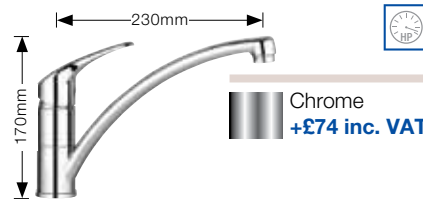

Chrome
+£74 inc. VAT

BLANCO BRAVON PK4200 **NEW**

- Single lever mixer tap.
- Top lever control.
- High pressure supply only, minimum 1.0 bar.