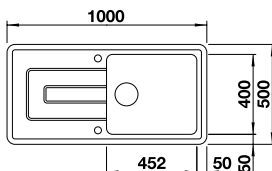

BLANCO TOLON XL 6 S Ceramic sink (Crystal White only) and Chrome tap

Cut Out Size: 970mm x 470mm x 25mm corner radii
Bowl Depth: 190mm Cabinet Size: 600mm

ORDER CODE:
ALA8324

£418
INCL. VAT
SAVE OVER
£150

Also included in the pack price