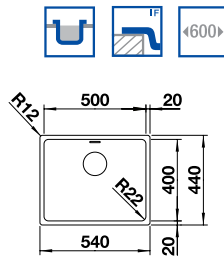

## BLANCO ANDANO 500-IF 18/10 Stainless Steel sink and Chrome tap

Cut Out Size: 530mm x 430mm x 15mm corner radii  
Bowl Depth: 190mm Cabinet Size: 600mm

ORDER CODE:  
ALA6301

**£514**  
INCL. VAT  
SAVE OVER  
£150