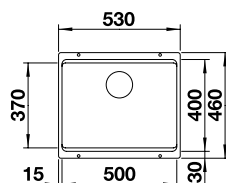

BLANCO ETAGON 500-U Bowl 18/10 Stainless Steel bowl and Chrome tap **NEW**