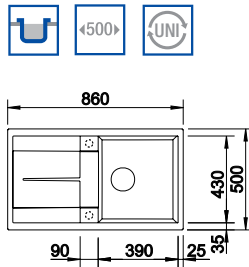

BLANCO METRA 5 S SILGRANIT® PuraDur® sink and Chrome tap

Cut Out Size: 840mm x 480mm x 15mm corner radii
Bowl Depth: 190mm Cabinet Size: 500mm

ORDER CODE:
ALA8235+COL

£522
INCL. VAT
SAVE OVER £150

Also included in the pack price

TAP BLANCO ARTI PK4552CH WASTE BFK003
Upgrade to your ideal tap, full range pages 64 to 69