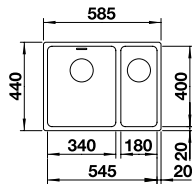

BLANCO ANDANO 340/180-U Bowls 18/10 Stainless Steel bowl and Chrome tap

ORDER CODE:
UND7544L/UND7544R

£598
INCL. VAT
SAVE OVER
£100