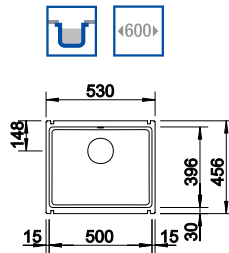

BLANCO SUBLINE 500-U Bowl Ceramic PuraPlus® bowl and Chrome tap