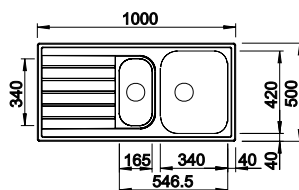

BLANCO LIVIT 6 S 18/10 Stainless Steel sink and Chrome tap

Cut Out Size: 982mm x 482mm x 15mm corner radii
Bowl Depth: 155/130mm Cabinet Size: 600mm

Also included in the pack price