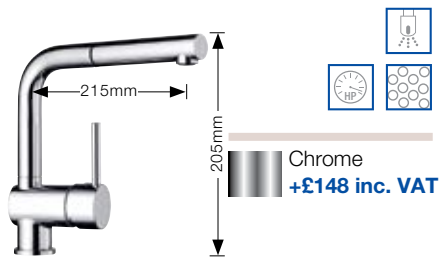

1. **BLANCO MIXA-S PK2750**
2. Pull-out handset.
   - High pressure supply only, minimum 1.0 bar.