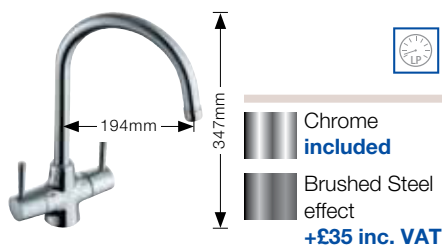

BLANCO Taps upgrades

All sinks sold in this brochure come with the high quality ARTI tap included in the pack price however you can make your kitchen more individual by upgrading to one of our extensive individual range of taps.

Included in the pack

BLANCO ARTI PK4552CH **NEW**

- Suitable for low pressure systems, minimum 0.3 bar.