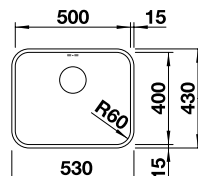

BLANCO SUPRA 500-U Bowl 18/10 Stainless Steel bowl and Chrome tap