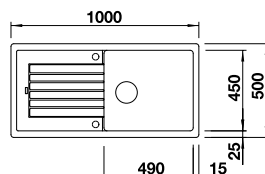

BLANCO ZIA XL 6 S SILGRANIT® PuraDur® sink and Chrome tap

Cut Out Size: 980mm x 480mm x 15mm corner radii
Bowl Depth: 190mm Cabinet Size: 600mm

ORDER CODE:
ALA8320+COL
£464
INCL. VAT
SAVE OVER
£150

Also included in the pack price