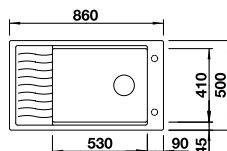

BLANCO ELON XL 8 S SILGRANIT® PuraDur® sink and Chrome tap **NEW**