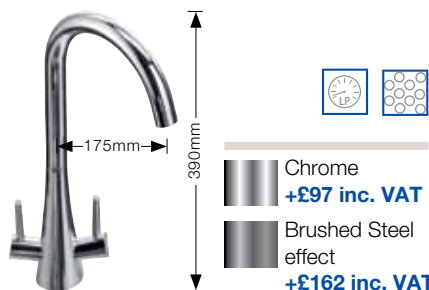

Chrome  
+£90 inc. VAT

**BLANCO ELLIPSE PK1640** **NEW**

- Professional-style single mixer tap with spray rinse feature.
- High pressure supply only, minimum 1.0 bar.

Chrome  
+£97 inc. VAT  
Brushed Steel effect  
+£162 inc. VAT