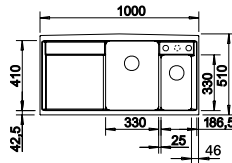

BLANCO AXIA III 6 S SILGRANIT® PuraDur® sink and Chrome tap **NEW**

Cut Out Size: 980mm x 490mm x 15mm corner radii
Bowl Depth: 190/130mm Cabinet Size: 600mm Right hand bowl only

ORDER CODE:
ALA9572R+COL
£776
INCL. VAT
SAVE OVER
£150

Also included in the pack price