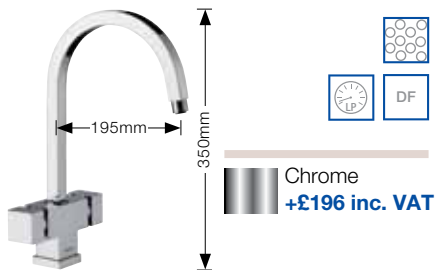

- BLANCO GALAXY PK1360** **NEW**
- Monobloc mixer tap with pull out head on a flexi hose.
  - High reach feature.
  - High pressure supply only, minimum 1.0 bar.

Chrome  
+£196 inc. VAT

**BLANCO CUBIC PK1251**