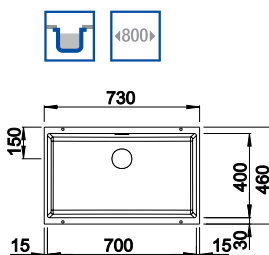

BLANCO SUBLINE 700-U Bowl SILGRANIT® PuraDur® bowl and Chrome tap

10mm corner radii
Bowl Depth: 190mm Cabinet Size: 800mm

ORDER CODE:
UND8538+COL

£628
INCL. VAT
SAVE OVER
£180

Also included in the pack price

TAP BLANCO ARTI PK4552CH **WASTE** BFK003
Upgrade to your ideal tap, full range pages 64 to 69