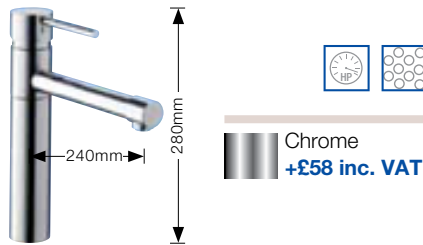

Chrome
+£58 inc. VAT

BLANCO CITY PK9301

- Tall lever action.
- High pressure supply only, minimum 0.5 bar.