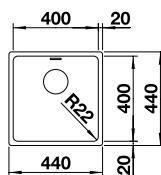

BLANCO ANDANO 400-U Bowl 18/10 Stainless Steel bowl and Chrome tap

ORDER CODE:
UND6542

£462
INCL. VAT
SAVE OVER
£100