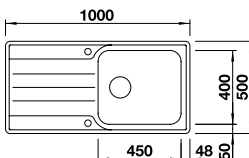

## BLANCO MEDIAN 6 S-IF 18/10 Stainless Steel sink and Chrome tap

Cut Out Size: 976mm x 476mm x 15mm corner radii  
Bowl Depth: 190/130mm Cabinet Size: 600mm

Also included in the pack price

**TAP BLANCO ARTI PK4552CH WASTE BFK003**  
**COLANDER 208195**  
Upgrade to your ideal tap, full range pages 64 to 69

## BLANCO MEDIAN XL 6 S-IF 18/10 Stainless Steel sink and Chrome tap

Cut Out Size: 976mm x 476mm x 15mm corner radii  
Bowl Depth: 175mm Cabinet Size: 600mm

Also included in the pack price

**TAP BLANCO ARTI PK4552CH WASTE BFK003**  
Upgrade to your ideal tap, full range pages 64 to 69