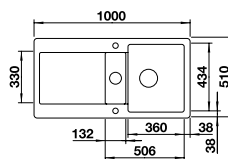

BLANCO IDENTO 6 S Ceramic sink and Chrome tap **NEW**