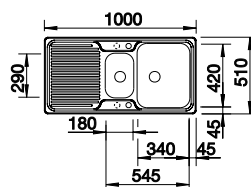

## BLANCO CLASSIC 6 S-IF 18/10 Stainless Steel sink and Chrome tap

Cut Out Size: 976mm x 486mm x 15mm corner radii  
Bowl Depth: 175/130mm Cabinet Size: 600mm

Also included in the pack price

**TAP** BLANCO ARTI PK4552CH **WASTE** BFK003  
**COLANDER** 207600  
Upgrade to your ideal tap, full range pages 64 to 69

## BLANCO CLASSIC 6 S 18/10 Stainless Steel sink and Chrome tap **NEW**

Cut Out Size: 982mm x 492mm x 15mm corner radii  
Bowl Depth: 175/130mm Cabinet Size: 600mm

Also included in the pack price

**TAP** BLANCO ARTI PK4552CH **WASTE** BFK003  
**COLANDER** 207600  
Upgrade to your ideal tap, full range pages 64 to 69