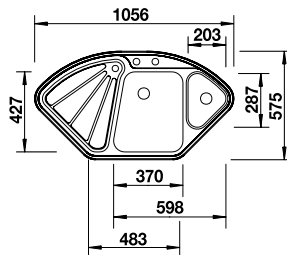

## BLANCO DELTA IF 18/10 Stainless Steel sink and Chrome tap

Cut out template supplied. Requires a 650mm worktop  
Bowl Depth: 175/120mm Cabinet Size: 900mm

ORDER CODE:  
ALA6298  
**£696**  
INCL. VAT  
**SAVE OVER**  
**£200**