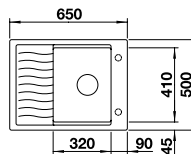

BLANCO ELON 45 S SILGRANIT® PuraDur® sink and Chrome tap