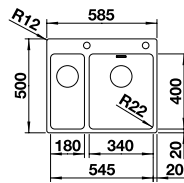

## BLANCO ANDANO 340/180-IF/A 18/10 Stainless Steel sink and Chrome tap

Cut Out Size: 515mm x 490mm x 15mm corner radii  
Bowl Depth: 190/130mm Cabinet Size: 600mm

ORDER CODE:  
ALA7318R

**£898**  
INCL. VAT  
**SAVE OVER**  
**£200**