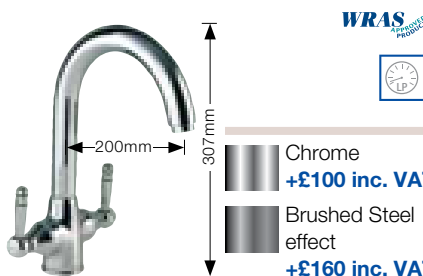

Chrome
+£100 inc. VAT
Brushed Steel effect
+£160 inc. VAT

BLANCO STRAND PK6075

- Suitable for low pressure systems, minimum 0.3 bar.