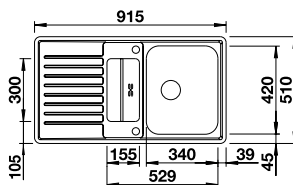

BLANCO CLASSIC Pro 5 S-IF 18/10 Stainless Steel sink and Chrome tap **NEW**

Cut Out Size: 894mm x 489mm x 15mm corner radii
Bowl Depth: 170mm Cabinet Size: 500mm

Also included in the pack price