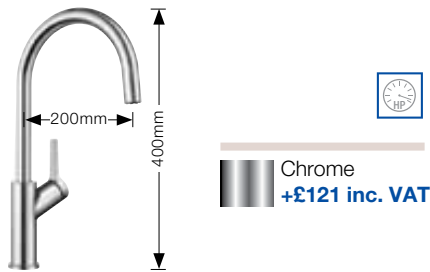

# BLANCO Taps upgrades

All sinks sold in this brochure come with the high quality ARTI tap included in the pack price however you can make your kitchen more individual by upgrading to one of our extensive individual range of taps.