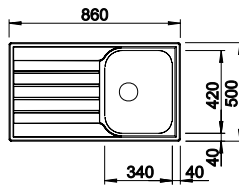

## BLANCO LIVIT 45 S SALTO 18/10 Stainless Steel sink and Chrome tap

Cut Out Size: 842mm x 482mm x 15mm corner radii  
Bowl Depth: 155mm Cabinet Size: 450mm

Also included in the pack price

**TAP BLANCO ARTI PK4552CH WASTE BFK003**  
Upgrade to your ideal tap, full range pages 64 to 69