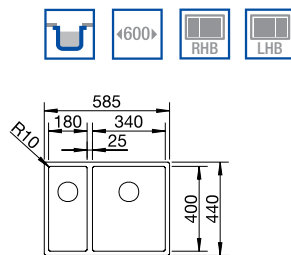

BLANCO QUARTA TEN 340/180 Bowls 18/10 Stainless Steel bowl and Chrome tap

10mm corner radii
Bowl Depth: 190/130mm Cabinet Size: 600mm

ORDER CODE:
UND7559L/UND7559R

£624
INCL. VAT
SAVE OVER
£150

Also included in the pack price

TAP BLANCO ARTI PK4552CH **WASTE** BFK003
Upgrade to your ideal tap, full range pages 64 to 69