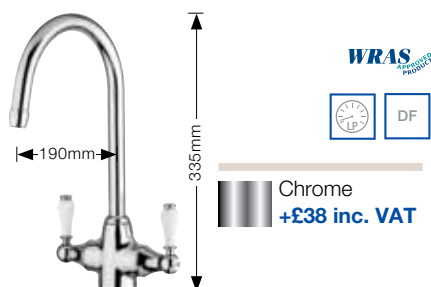

BLANCO BELLA PK3400

- Twin ceramic-look levers.
- Suitable for low pressure systems, minimum 0.3 bar.