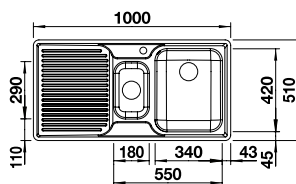

## BLANCO CLASSIC 45 S-IF 18/10 Stainless Steel sink and Chrome tap

Cut Out Size: 839mm x 489mm x 15mm corner radii  
Bowl Depth: 175mm Cabinet Size: 450mm

Also included in the pack price

**TAP** BLANCO ARTI PK4552CH **WASTE** BFK003  
Upgrade to your ideal tap, full range pages 64 to 69

## BLANCO CLASSIC 6 S-IF 18/10 Stainless Steel sink and Chrome tap

Cut Out Size: 976mm x 486mm x 15mm corner radii  
Bowl Depth: 175/130mm Cabinet Size: 600mm

Also included in the pack price

**TAP** BLANCO ARTI PK4552CH **WASTE** BFK003  
**COLANDER** 207600  
Upgrade to your ideal tap, full range pages 64 to 69