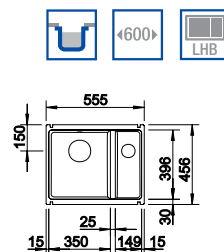

BLANCO SUBLINE 350/150-U Bowls Ceramic PuraPlus® bowl and Chrome tap

15mm corner radii
Bowl Depth: 200/100mm Cabinet Size: 600mm

Also included in the pack price