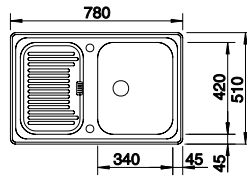

## BLANCO CLASSIC 45 S SILGRANIT® sink and Chrome tap **NEW**

Cut Out Size: 756mm x 486mm x 15mm corner radii  
Bowl Depth: 175mm Cabinet Size: 450mm

German warehouse stock.  
Allow 10 working days.

ORDER CODE:  
ALA8590+COL  
**£368**  
INCL. VAT  
SAVE OVER  
**£150**