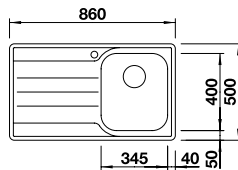

## BLANCO MEDIAN 45 S-IF 18/10 Stainless Steel sink and Chrome tap **NEW**

Cut Out Size: 836mm x 476mm x 15mm corner radii  
Bowl Depth: 190mm Cabinet Size: 450mm

Also included in the pack price

**TAP BLANCO ARTI PK4552CH WASTE BFK003**  
Upgrade to your ideal tap, full range pages 64 to 69