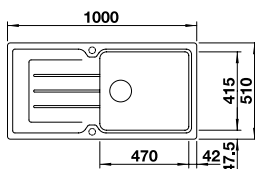

BLANCO CLASSIC NEO XL 6 S SILGRANIT® PuraDur® sink and Chrome tap