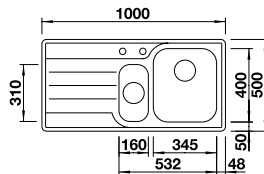

BLANCO MEDIAN 6 S-IF 18/10 Stainless Steel sink and Chrome tap

Cut Out Size: 976mm x 476mm x 15mm corner radii
Bowl Depth: 190/130mm Cabinet Size: 600mm

Also included in the pack price