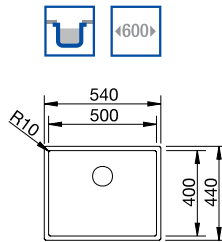

## BLANCO QUARTA TEN 500-U Bowl 18/10 Stainless Steel bowl and Chrome tap

10mm corner radii  
Bowl Depth: 190mm Cabinet Size: 600mm

ORDER CODE:  
UND6558

**£470**  
INCL. VAT  
**SAVE OVER**  
**£150**

Also included in the pack price