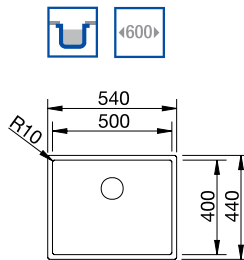

BLANCO
STEELART

Also included in the pack price

TAP BLANCO ARTI PK4552CH **WASTE** BFK003
Upgrade to your ideal tap, full range pages 64 to 69

ORDER CODE:
UND6534

£648
INCL. VAT
SAVE OVER
£160