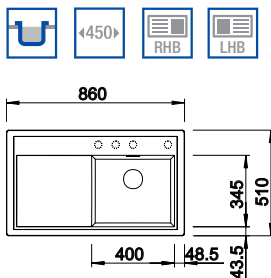

BLANCO ZENAR 45 S SILGRANIT® PuraDur® sink and Chrome tap **NEW**

Cut Out Size: 840mm x 490mm x 15mm corner radii
Bowl Depth: 190mm Cabinet Size: 450mm

Also included in the pack price

TAP BLANCO ARTI PK4552CH WASTE BFK003
Upgrade to your ideal tap, full range pages 64 to 69

ORDER CODE:
ALA9588L+COL/
ALA9588R+COL

£546

INCL. VAT
**SAVE OVER
£150**