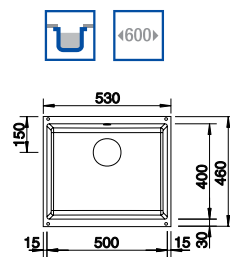

BLANCO SUBLINE 500-U Bowl SILGRANIT® PuraDur® bowl and Chrome tap

10mm corner radii
Bowl Depth: 190mm Cabinet Size: 600mm

ORDER CODE:
UND8517+COL

£584
INCL. VAT
SAVE OVER
£200

Also included in the pack price

TAP BLANCO ARTI PK4552CH **WASTE** BFK003
Upgrade to your ideal tap, full range pages 64 to 69