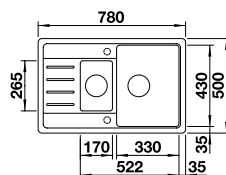

BLANCO LEGRA 6 S COMPACT SILGRANIT® sink and Chrome tap **NEW**

Cut Out Size: 760mm x 480mm x 15mm corner radii
Bowl Depth: 190mm Cabinet Size: 600mm

Also included in the pack price