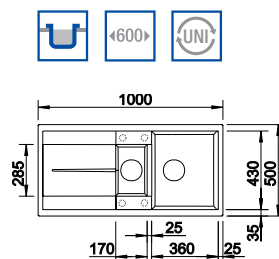

BLANCO METRA 6 S SILGRANIT® PuraDur® sink and Chrome tap

Cut Out Size: 980mm x 480mm x 15mm corner radii
Bowl Depth: 190/130mm Cabinet Size: 600mm

ORDER CODE:
ALA8236+COL

£594
INCL. VAT
SAVE OVER £100

Also included in the pack price