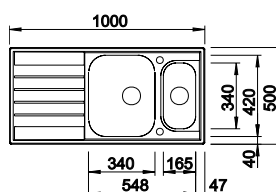

BLANCO LIVIT 6 S CENTRIC 18/10 Stainless Steel sink and Chrome tap **NEW**

Cut Out Size: 982mm x 482mm x 15mm corner radii
Bowl Depth: 160/137mm Cabinet Size: 600mm

Also included in the pack price