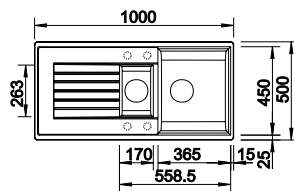

BLANCO ZIA 6 S SILGRANIT® PuraDur® sink and Chrome tap

Cut Out Size: 980mm x 480mm x 15mm corner radii
Bowl Depth: 190/140mm Cabinet Size: 600mm

ORDER CODE:
ALA8321+COL
£532
INCL. VAT
SAVE OVER
£100

Also included in the pack price