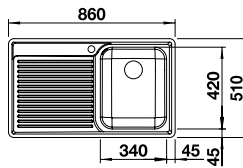

## BLANCO CLASSIC 45 S-IF 18/10 Stainless Steel sink and Chrome tap

Cut Out Size: 839mm x 489mm x 15mm corner radii  
Bowl Depth: 175mm Cabinet Size: 450mm

Also included in the pack price

**TAP** BLANCO ARTI PK4552CH **WASTE** BFK003  
Upgrade to your ideal tap, full range pages 64 to 69