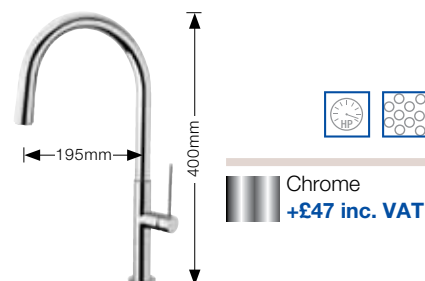

BLANCO TRIM PK1500

- Slim style, tall swan neck spout.
- High pressure supply only, minimum 1.0-1.5 bar.