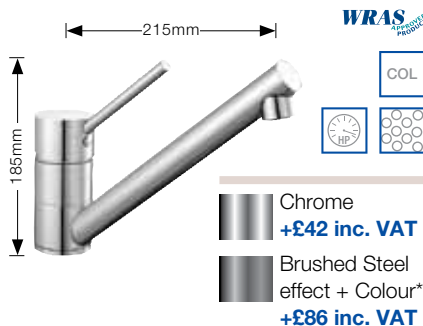

BLANCO BELLA PK3400

- Twin ceramic-look levers.
- Suitable for low pressure systems, minimum 0.3 bar.

BLANCO PEAK PK4700/COLOUR

- Single lever mixer tap.
- Available in Chrome, Brushed Steel and Silgranit® colours.
- High pressure supply only, minimum 0.5 bar.