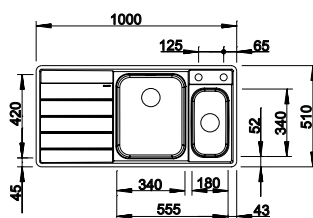

## BLANCO AXIS III 45 S-IF 18/10 Stainless Steel sink and Chrome tap **NEW**

Cut Out Size: 839mm x 489mm x 15mm corner radii  
Bowl Depth: 175/40mm Cabinet Size: 450mm

Also included in the pack price

**TAP** BLANCO ARTI PK4552CH **WASTE** BFK003  
**CHOPPING BOARD** 234047  
Upgrade to your ideal tap, full range pages 64 to 69

## BLANCO AXIS III 5 S-IF 18/10 Stainless Steel sink and Chrome tap **NEW**

Cut Out Size: 894mm x 489mm x 15mm corner radii  
Bowl Depth: 175/60mm Cabinet Size: 500mm

Also included in the pack price

**TAP** BLANCO ARTI PK4552CH **WASTE** BFK003  
**COLANDER** 224789 **CHOPPING BOARD** 234047  
Upgrade to your ideal tap, full range pages 64 to 69

## BLANCO AXIS III 6 S-IF 18/10 Stainless Steel sink and Chrome tap **NEW**

Cut Out Size: 979mm x 489mm x 15mm corner radii  
Bowl Depth: 175/110mm Cabinet Size: 600mm

Also included in the pack price

**TAP** BLANCO ARTI PK4552CH **WASTE** BFK003  
**COLANDER** 224787 **CHOPPING BOARD** 234047  
Upgrade to your ideal tap, full range pages 64 to 69