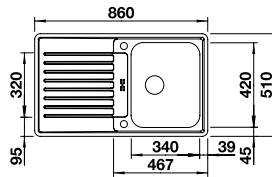

## BLANCO CLASSIC Pro 45 S-IF 18/10 Stainless Steel sink and Chrome tap

Cut Out Size: 839mm x 489mm x 15mm corner radii  
Bowl Depth: 170mm Cabinet Size: 450mm

Also included in the pack price

**TAP BLANCO ARTI PK4552CH WASTE BFK003**  
Upgrade to your ideal tap, full range pages 64 to 69