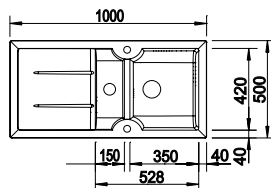

## BLANCO IDESSA 6 S Ceramic sink and Chrome tap

Crystal White only

Cut Out Size: 977mm x 478mm x 15mm corner radii  
Bowl Depth: 185/100mm Cabinet Size: 600mm

ORDER CODE:  
ALA9290CWL or R/  
ALA8290+COL