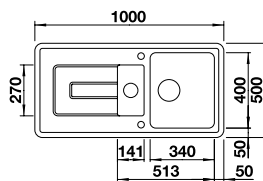

BLANCO TOLON 6 S Ceramic sink (Crystal White only) and Chrome tap

Cut Out Size: 970mm x 470mm x 25mm corner radii
Bowl Depth: 190/90mm Cabinet Size: 600mm

ORDER CODE:
ALA8325

£428
INCL. VAT
SAVE OVER
£150

Also included in the pack price