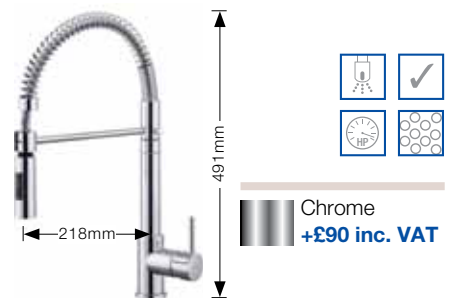

Chrome  
+£90 inc. VAT

**BLANCO ELLIPSE PK1640** **NEW**

- Professional-style single mixer tap with spray rinse feature.
- High pressure supply only, minimum 1.0 bar.

Chrome  
+£97 inc. VAT  
Brushed Steel effect  
+£162 inc. VAT