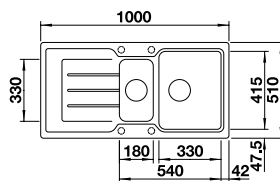

BLANCO CLASSIC NEO 6 S SILGRANIT® PuraDur® sink and Chrome tap

Cut Out Size: 980mm x 490mm x 15mm corner radii
Bowl Depth: 190/100mm Cabinet Size: 600mm

ORDER CODE:
ALA8337+COL

£598
INCL. VAT
SAVE OVER
£150

Also included in the pack price