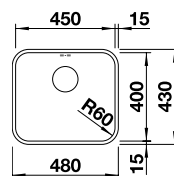

BLANCO SUPRA 450-U Bowl 18/10 Stainless Steel bowl and Chrome tap