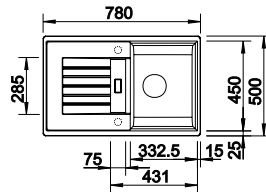

## BLANCO ZIA 45 S SILGRANIT® PuraDur® sink and Chrome tap **NEW**

Cut Out Size: 760mm x 480mm x 15mm corner radii  
Bowl Depth: 190mm Cabinet Size: 450mm

ORDER CODE:  
ALA8587+COL  
**£446**  
INCL. VAT  
**SAVE OVER**  
**£150**