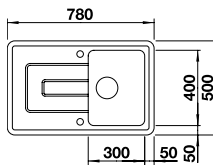

BLANCO TOLON 45 S Ceramic sink (Crystal White only) and Chrome tap **NEW**

Cut Out Size: 750mm x 470mm x 25mm corner radii
Bowl Depth: 195mm Cabinet Size: 450mm

ORDER CODE:
ALA8592

£408
INCL. VAT
SAVE OVER
£150

Also included in the pack price