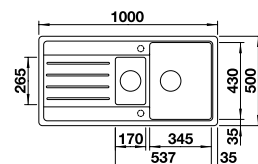

BLANCO LEGRA 6 S SILGRANIT® sink and Chrome tap **NEW**

Cut Out Size: 980mm x 480mm x 15mm corner radii
Bowl Depth: 190mm Cabinet Size: 600mm

Also included in the pack price