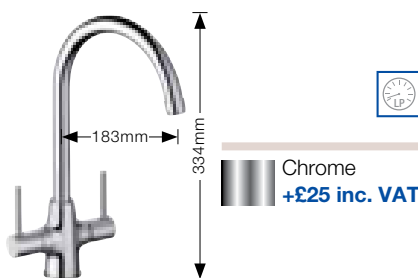

BLANCO MODE PK5600

- Suitable for low pressure systems, minimum 0.3 bar.