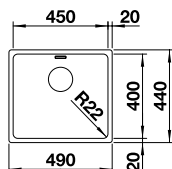

BLANCO ANDANO 450-U Bowl 18/10 Stainless Steel bowl and Chrome tap

ORDER CODE:
UND6555

£488
INCL. VAT
SAVE OVER
£100