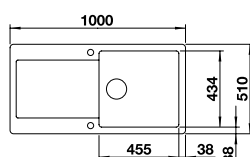

BLANCO IDENTO XL 6 S Ceramic sink and Chrome tap **NEW**