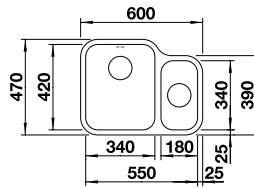

## BLANCO YPSILON 550-U Bowls 18/10 Stainless Steel bowl and Chrome tap

Bowl Depth: 175/130mm Cabinet Size: 600mm

ORDER CODE:  
UND7506L/UND7506R

**£520**  
INCL. VAT  
**SAVE OVER**  
**£140**

Also included in the pack price