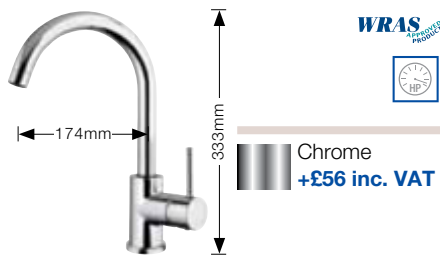

Chrome
+£56 inc. VAT

BLANCO ENVOY PK1626 **NEW**

- Eco 6 Litre/min flow regulated tap.
- Single lever monobloc mixer tap.
- High pressure supply only, minimum 0.5 bar.