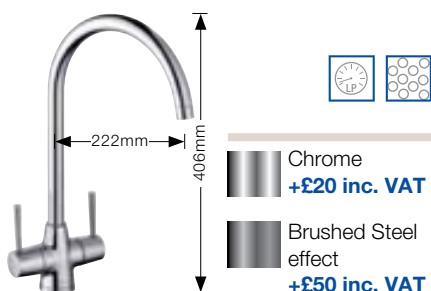

BLANCO MAX PK5400

- High arch long reach spout.
- Suitable for low pressure systems, minimum 0.3 bar.