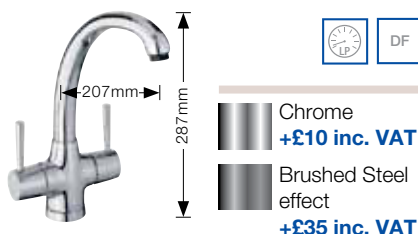

Tap upgrades

BLANCO CLEO II PK6102

- Dual flow.
- Suitable for low pressure systems, minimum 0.3 bar.