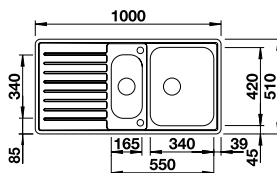

## BLANCO CLASSIC Pro 5 S-IF 18/10 Stainless Steel sink and Chrome tap **NEW**

Cut Out Size: 894mm x 489mm x 15mm corner radii  
Bowl Depth: 170mm Cabinet Size: 500mm

Also included in the pack price

**TAP BLANCO ARTI PK4552CH WASTE BFK003**  
**COLANDER 208195**  
Upgrade to your ideal tap, full range pages 64 to 69

## BLANCO CLASSIC Pro 6 S-IF 18/10 Stainless Steel sink and Chrome tap

Cut Out Size: 979mm x 489mm x 15mm corner radii  
Bowl Depth: 170/130mm Cabinet Size: 600mm

Also included in the pack price

**TAP BLANCO ARTI PK4552CH WASTE BFK003**  
**COLANDER 208195**  
Upgrade to your ideal tap, full range pages 64 to 69