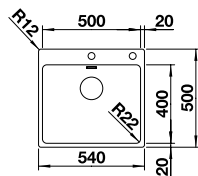

BLANCO ANDANO 500-IF/A 18/10 Stainless Steel sink and Chrome tap

Cut Out Size: 530mm x 490mm x 15mm corner radii
Bowl Depth: 190mm Cabinet Size: 600mm

ORDER CODE:
ALA6311

£514
INCL. VAT
SAVE OVER
£150

Also included in the pack price