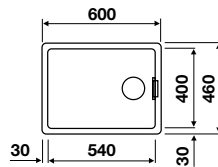

BLANCO BELFAST Ceramic sink (Crystal White only) and Chrome tap **NEW**