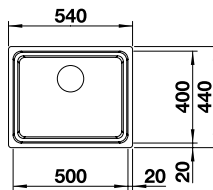

## BLANCO ETAGON 500 IF 18/10 Stainless Steel sink and Chrome tap **NEW**

Cut Out Size: Template provided  
Bowl Depth: 190mm Cabinet Size: 600mm

ORDER CODE:  
ALA6562  
**£614**  
INCL. VAT  
SAVE OVER  
**£100**