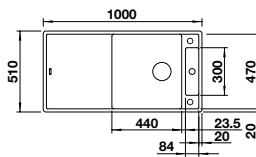

BLANCO AXIA III XL 6 S SILGRANIT® PuraDur® sink and Chrome tap **NEW**

Cut Out Size: 980mm x 490mm x 15mm corner radii
Bowl Depth: 190/40mm Cabinet Size: 600mm

ORDER CODE:
ALA8573+COL
£746
INCL. VAT
SAVE OVER
£150

Also included in the pack price