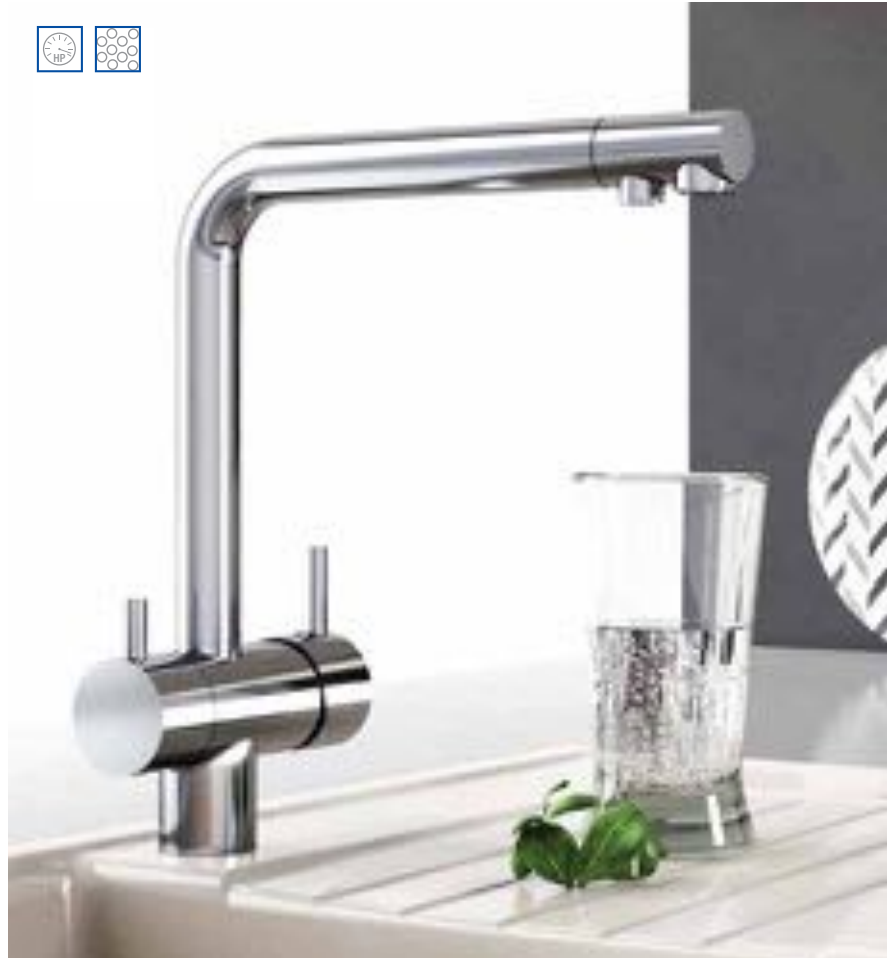

BLANCO Filter tap upgrade

BLANCO FILTRA Pro PK4650

Improves your water quality without costing the earth

With today's emphasis on healthy lifestyles, the demand is increasing for fresh filtered water. The new BLANCO FILTRA Pro is now available as an à la Carte upgrade.

The BLANCO FILTRA Pro tap conveniently combines both the standard supply and fresh filtered water in one tap. The fresh filtered supply is completely isolated from the regular hot and cold. Filtered water is available by operating the small handle at the base of the tap.

The under sink filter cartridge helps to supply top quality fresh drinking water as required. As well as removing sediment and dirt BLANCO FILTRA Pro is effective against a wide range of problems including chemicals, chlorine, toxins and heavy metals without removing essential minerals, providing pleasant tasting water every time.

High pressure supply only.
Requires a minimum of 0.5 bar.

Chrome
+£380 inc. VAT