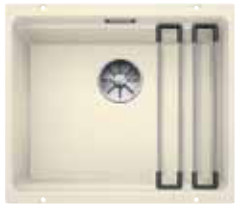

## BLANCO ETAGON 500-U Bowl SILGRANIT® PuraDur® bowl and Chrome tap **NEW**

ORDER CODE:  
UND8564+COL  
**£618**  
INCL. VAT  
**SAVE OVER**  
**£190**

10mm corner radii  
Bowl Depth: 190mm Cabinet Size: 600mm