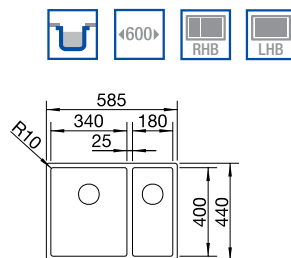

Cut Out Size: 545mm x 400mm x 10mm corner radii
Bowl Depth: 191/131mm Cabinet Size: 600mm

BLANCO
STEELART

Also included in the pack price

TAP BLANCO ARTI PK4552CH **WASTE** BFK003
Upgrade to your ideal tap, full range pages 64 to 69

ORDER CODE:
UND7536L/UND7536R

£878
INCL. VAT
SAVE OVER
£200