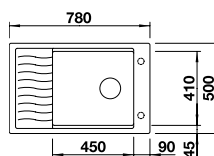

BLANCO ELON XL 6 S SILGRANIT® PuraDur® sink and Chrome tap **NEW**