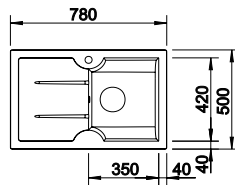

## BLANCO IDESSA 45 S Ceramic sink and Chrome tap

Cut Out Size: 758mm x 478mm x 15mm corner radii  
Bowl Depth: 175mm Cabinet Size: 450mm

ORDER CODE:  
ALA9288L+COL/  
ALA9288R+COL

**£632**  
INCL. VAT  
**SAVE OVER**  
**£150**