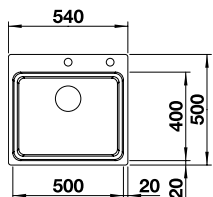

BLANCO ETAGON 500 IF/A 18/10 Stainless Steel sink and Chrome tap **NEW**