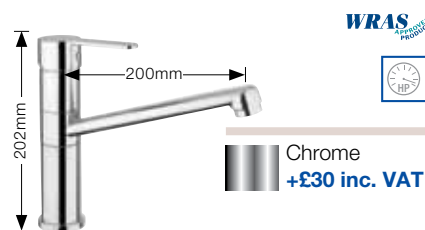

BLANCO FLEET PK1630 **NEW**

- Single lever mixer tap.
- High pressure supply only, minimum 0.5 bar.