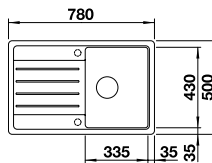

## BLANCO LEGRA 45 S SILGRANIT® sink and Chrome tap **NEW**

Cut Out Size: 760mm x 480mm x 15mm corner radii  
Bowl Depth: 190mm Cabinet Size: 450mm

Also included in the pack price

**TAP BLANCO ARTI PK4552CH WASTE BFK003**  
Upgrade to your ideal tap, full range pages 64 to 69