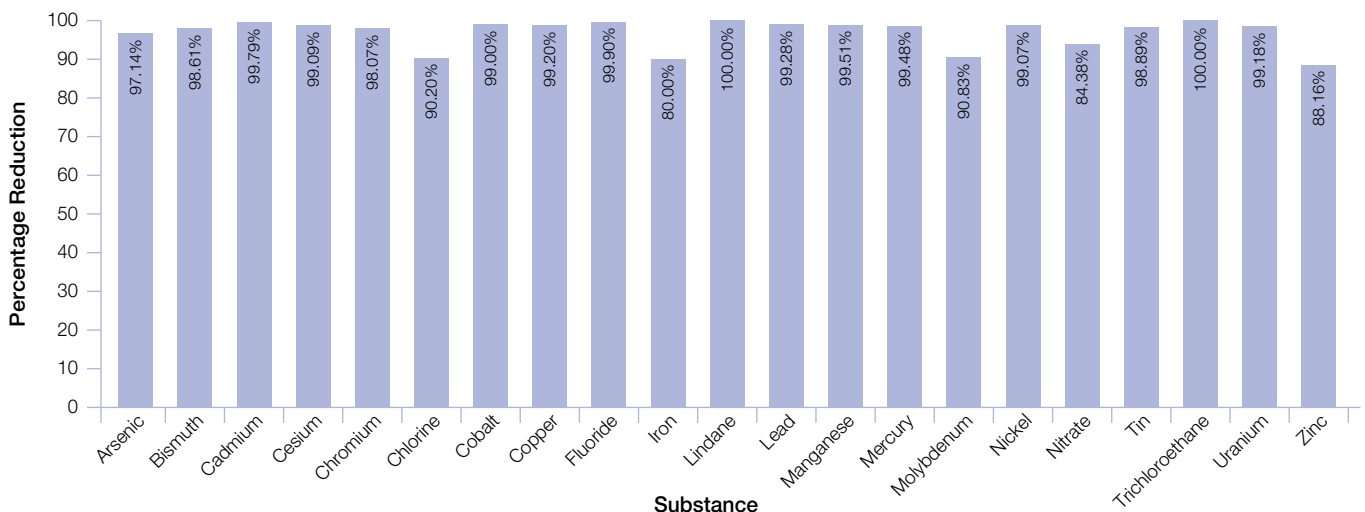

BLANCO Filter tap upgrade

BLANCO FILTRA Pro PK4650

Improves your water quality without costing the earth

With today's emphasis on healthy lifestyles, the demand is increasing for fresh filtered water. The new BLANCO FILTRA Pro is now available as an à la Carte upgrade.

The BLANCO FILTRA Pro tap conveniently combines both the standard supply and fresh filtered water in one tap. The fresh filtered supply is completely isolated from the regular hot and cold. Filtered water is available by operating the small handle at the base of the tap.

The under sink filter cartridge helps to supply top quality fresh drinking water as required. As well as removing sediment and dirt BLANCO FILTRA Pro is effective against a wide range of problems including chemicals, chlorine, toxins and heavy metals without removing essential minerals, providing pleasant tasting water every time.

High pressure supply only.
Requires a minimum of 0.5 bar.

Chrome
+£380 inc. VAT