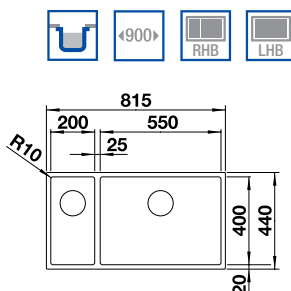

BLANCO
STEELART

Also included in the pack price

TAP BLANCO ARTI PK4552CH **WASTE** BFK003
Upgrade to your ideal tap, full range pages 64 to 69

ORDER CODE:
UND7550L/UND7550R

£898
INCL. VAT
SAVE OVER
£200