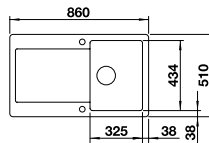

BLANCO IDENTO 45 S Ceramic sink and Chrome tap **NEW**