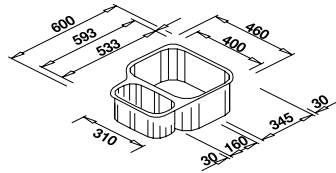

## BLANCO SUPREME 533-U Bowls 18/10 Stainless Steel bowl and Chrome tap

Bowl Depth: 170/130mm Cabinet Size: 600mm

ORDER CODE:  
UND7505L/UND7505R

**£412**  
INCL. VAT  
**SAVE OVER  
£150**

Also included in the pack price